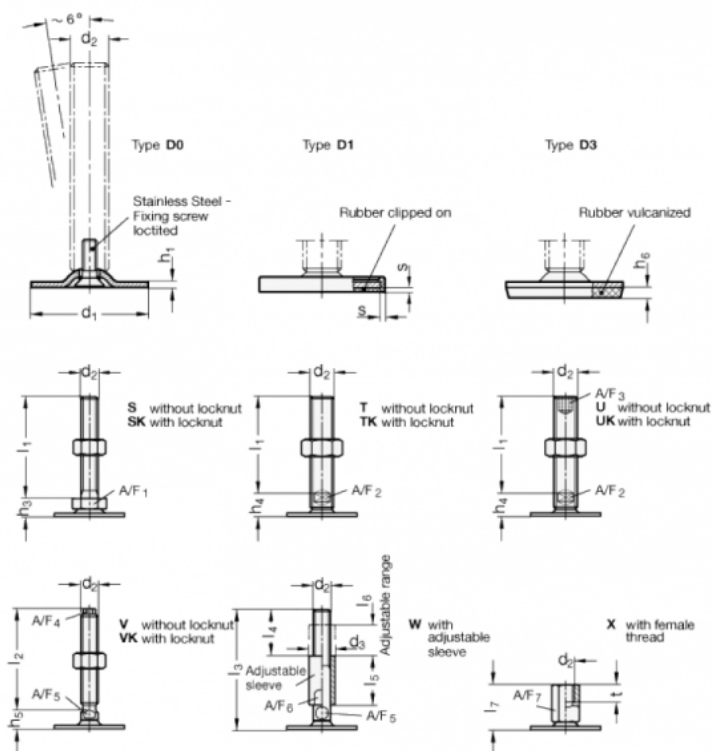

# Data Sheet

Article number: 204180M20200D0UK

Description: E+G levelling foot  
GN 41-80-M20-200-D0-UK

Note: UK With nut, Hexagon socket at the top, Wrench flat at the bottom

## Measures

A/F2 = 15  
A/F3 = 10  
d1 = 80  
d2 = M20  
h1 = 3  
h4 = 18  
h6 =  
l1 = 200

s =